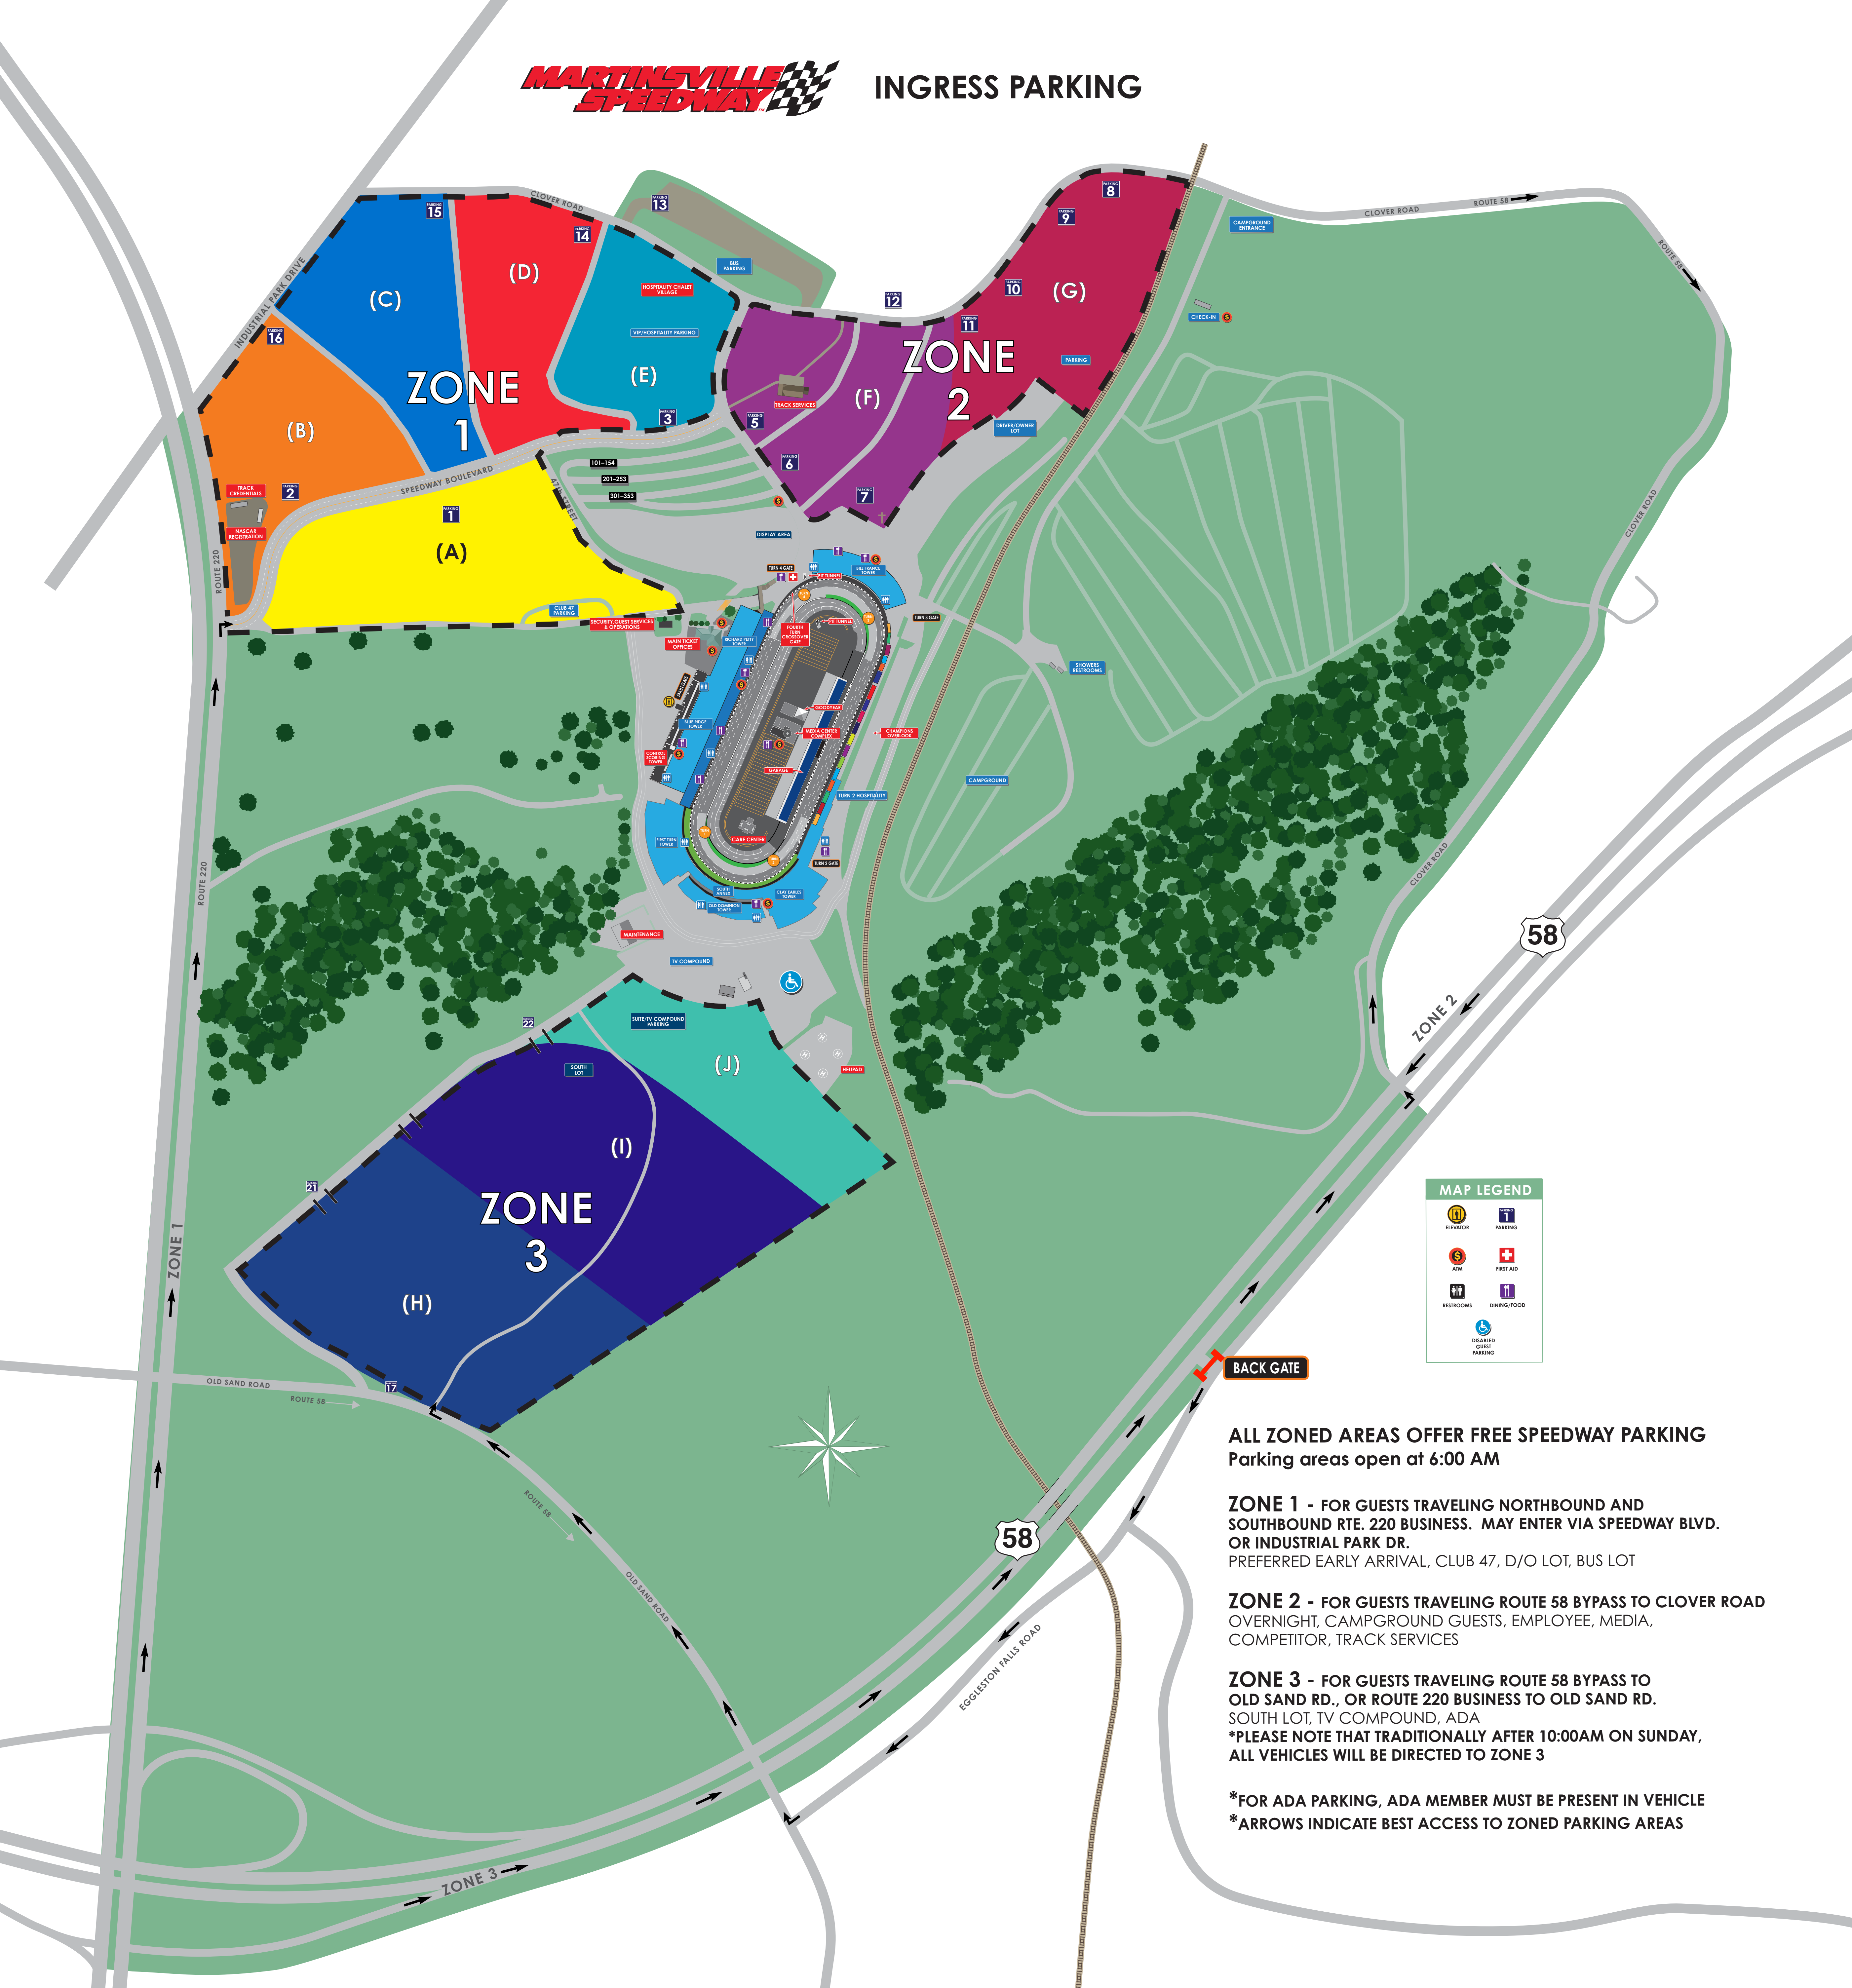

# INGRESS PARKING

**MAP LEGEND**

**ALL ZONED AREAS OFFER FREE SPEEDWAY PARKING**  
 Parking areas open at 6:00 AM

**ZONE 1 - FOR GUESTS TRAVELING NORTHBOUND AND SOUTHBOUND RTE. 220 BUSINESS. MAY ENTER VIA SPEEDWAY BLVD. OR INDUSTRIAL PARK DR.**  
 PREFERRED EARLY ARRIVAL, CLUB 47, D/O LOT, BUS LOT

**ZONE 2 - FOR GUESTS TRAVELING ROUTE 58 BYPASS TO CLOVER ROAD**  
 OVERNIGHT, CAMPGROUND GUESTS, EMPLOYEE, MEDIA, COMPETITOR, TRACK SERVICES

**ZONE 3 - FOR GUESTS TRAVELING ROUTE 58 BYPASS TO OLD SAND RD., OR ROUTE 220 BUSINESS TO OLD SAND RD.**  
 SOUTH LOT, TV COMPOUND, ADA

**\*PLEASE NOTE THAT TRADITIONALLY AFTER 10:00AM ON SUNDAY, ALL VEHICLES WILL BE DIRECTED TO ZONE 3**

**\*FOR ADA PARKING, ADA MEMBER MUST BE PRESENT IN VEHICLE**  
**\*ARROWS INDICATE BEST ACCESS TO ZONED PARKING AREAS**